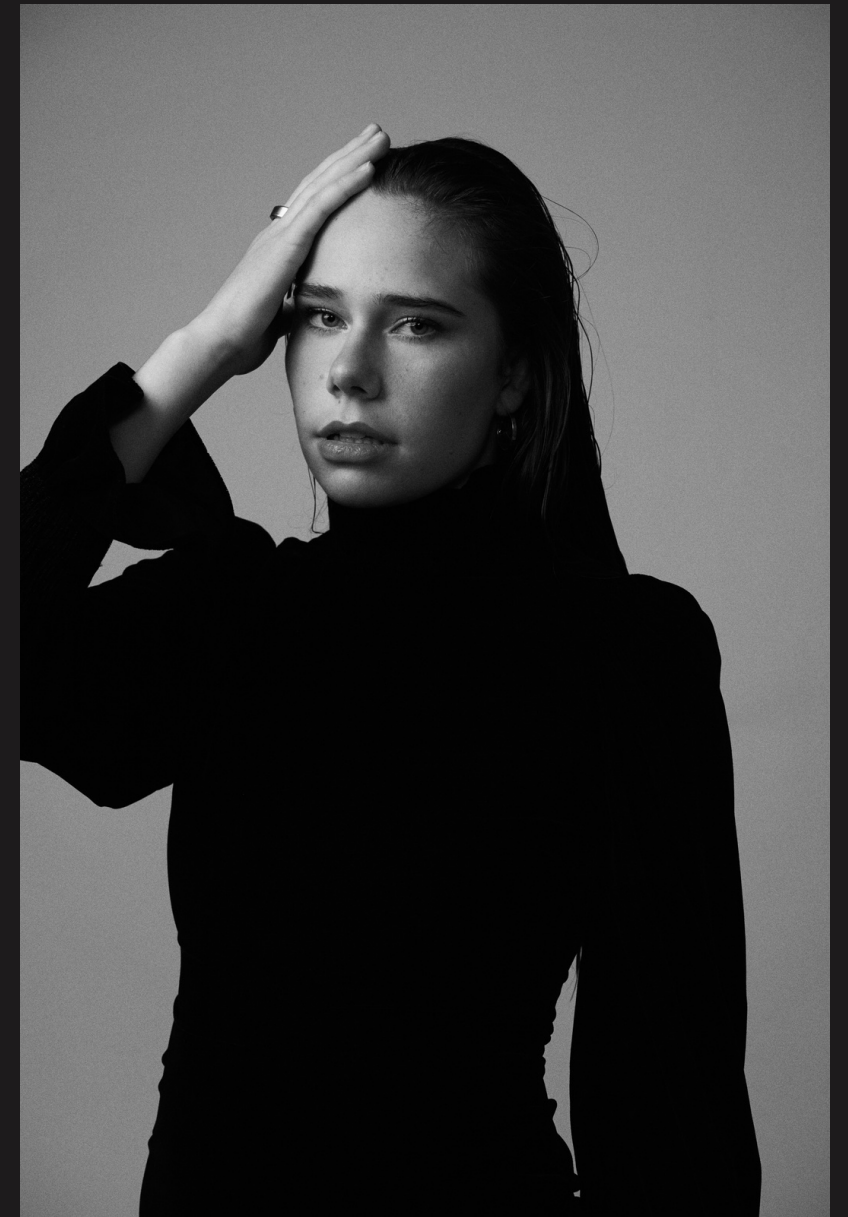

PORTFOLIO  
04/2023

ANNA CORINNA SAMEK

ANNA CORINNA

HEIGHT 178CM - BUST 83 - WAIST 64 - HIPS 93

SHOES 41  
HAIR BROWN  
EYES BLUE-GREEN

ANNA CORINNA

HEIGHT 178CM - BUST 83 - WAIST 64 - HIPS 93

SHOES 41  
HAIR BROWN  
EYES BLUE-GREEN

ANNA CORINNA

HEIGHT 178CM - BUST 83 - WAIST 64 - HIPS 93

SHOES 41  
HAIR BROWN  
EYES BLUE-GREEN

ANNA CORINNA

HEIGHT 178CM - BUST 83 - WAIST 64 - HIPS 93

SHOES 41  
HAIR BROWN  
EYES BLUE-GREEN

ANNA CORINNA

HEIGHT 178CM - BUST 83 - WAIST 64 - HIPS 93

SHOES 41  
HAIR BROWN  
EYES BLUE-GREEN

ANNA CORINNA

HEIGHT 178CM - BUST 83 - WAIST 64 - HIPS 93

SHOES 41  
HAIR BROWN  
EYES BLUE-GREEN

ANNA CORINNA

HEIGHT 178CM - BUST 83 - WAIST 64 - HIPS 93