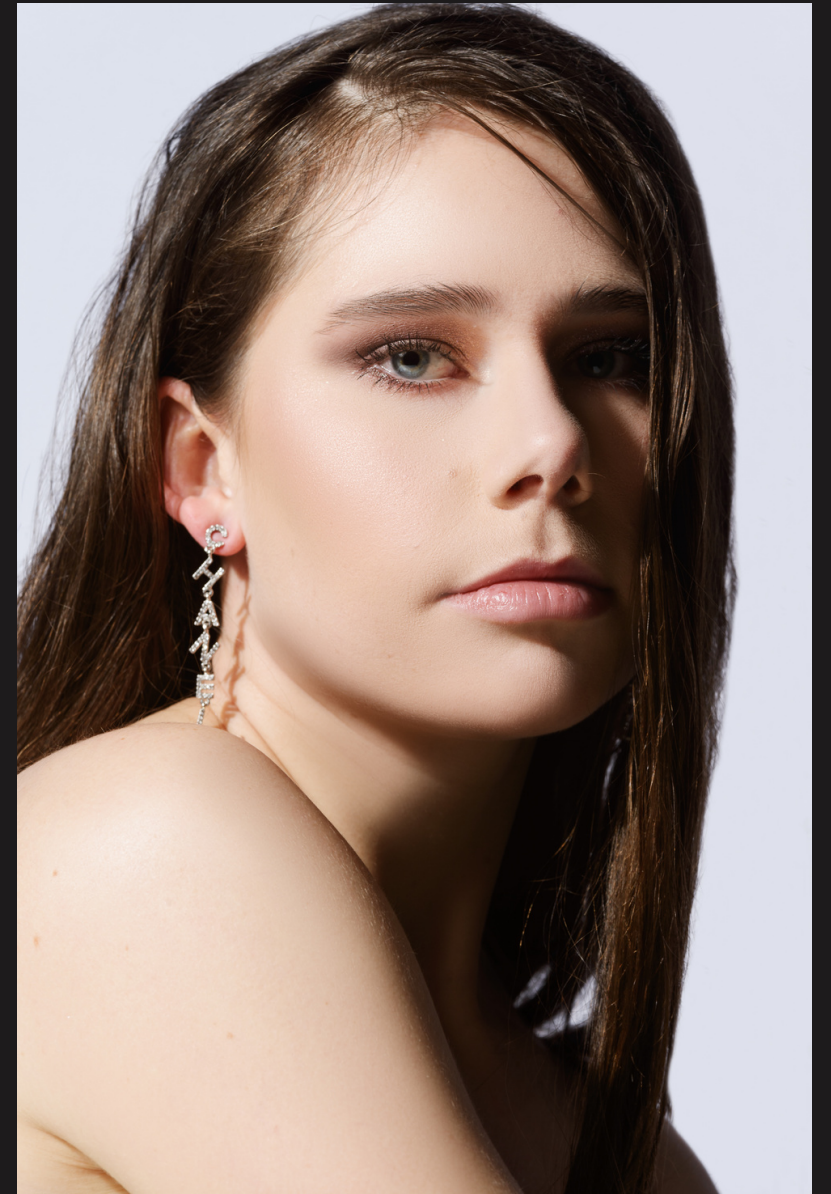

HEIGHT 178CM - BUST 83 - WAIST 64 - HIPS 93

SHOES 41
HAIR BROWN
EYES BLUE-GREEN