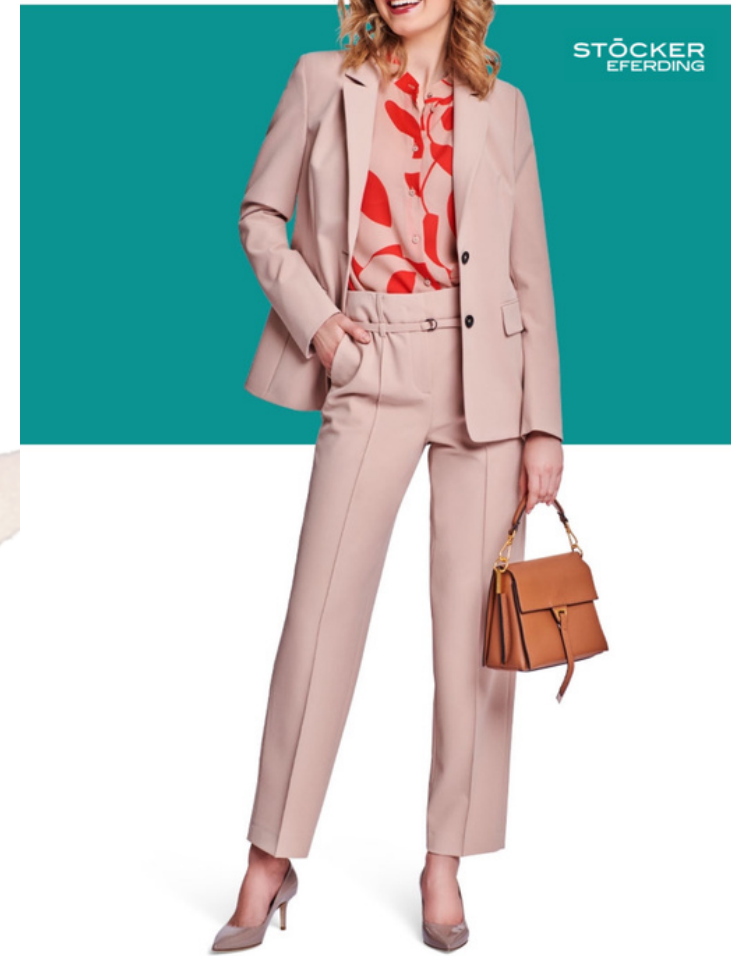

*Victoria
Winner*

MODEL

Maße:

- **Height:** 176cm
- **Chest:** 83 cm
- **Waist:** 65 cm
- **Hips:** 95 cm
- **Eye Colour:** Blue
- **Hair Colour:** Dark Blond
- **Shoes:** 39
- **Size:** S / 36

Polas

Commercial

E-Commerce

Fashion

Beauty

BEAUTICA

Jewellery

Runway

Sport

Glasses