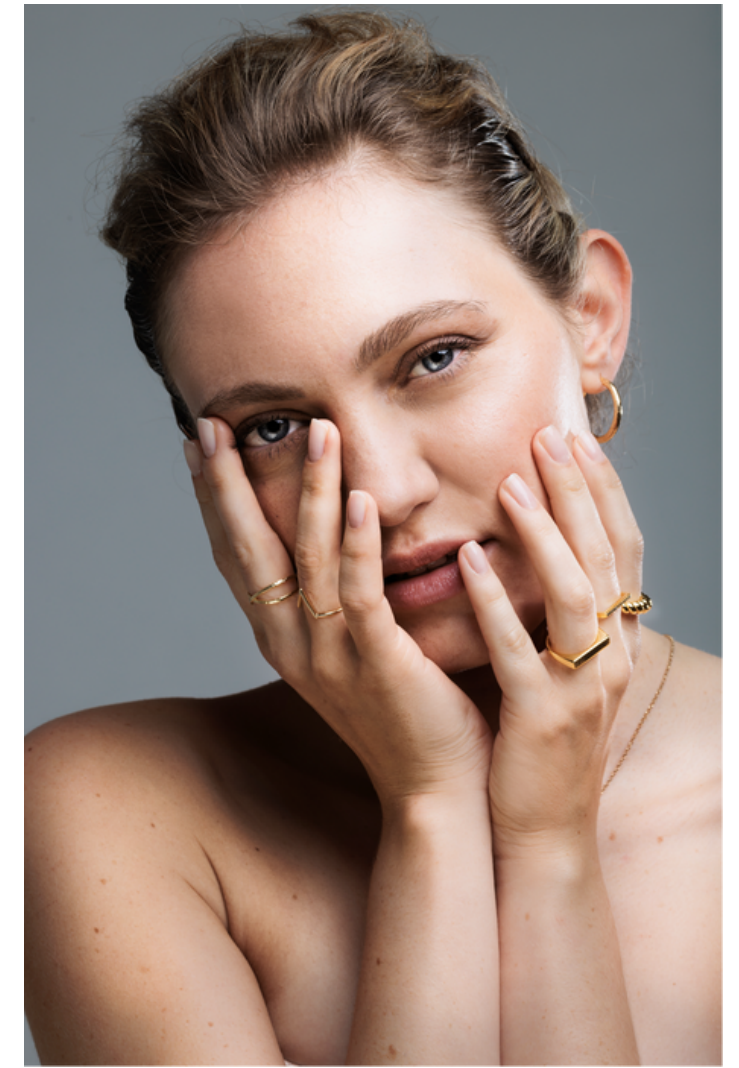

*Victoria
Winner*

MODEL

Maße:

- **Height:** 176cm
- **Chest:** 83 cm
- **Waist:** 65 cm
- **Hips:** 95 cm
- **Eye Colour:** Blue
- **Hair Colour:** Dark Blond
- **Shoes:** 39
- **Size:** S / 36

Polas

Commercial

E-Commerce

Fashion

Beauty

BEAUTICA

Jewellery

Runway

Sport

Glasses