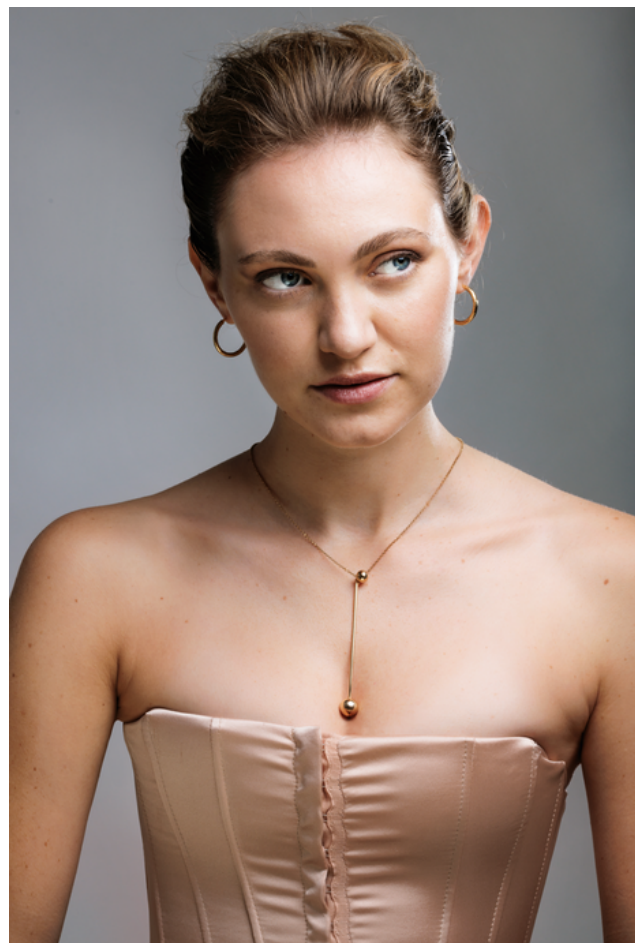

*Victoria
Winner*

MODEL

Maße:

- **Height:** 176cm
- **Chest:** 83 cm
- **Waist:** 65 cm
- **Hips:** 95 cm
- **Eye Colour:** Blue
- **Hair Colour:** Dark Blond
- **Shoes:** 39
- **Size:** S / 36

Polas

Commercial

E-Commerce

Fashion

Beauty

BEAUTICA

Jewellery

Runway

Sport

Glasses